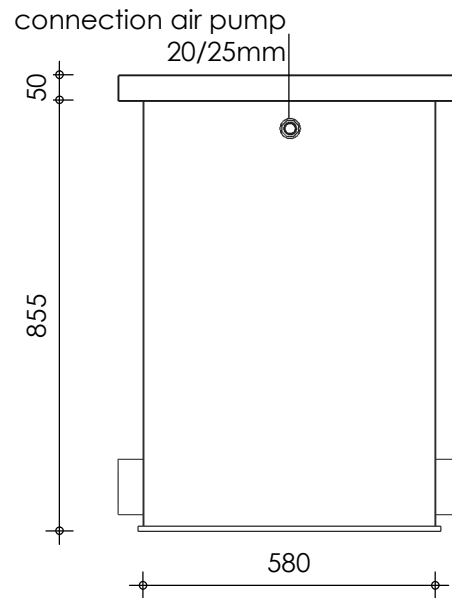

Front view

Right-side view

Rear view

Left-side view

Top view

Max. flow 30 m³
 Space for helix 150 L

description:
 BK60 - Bio chamber

scale :
 1 : 15