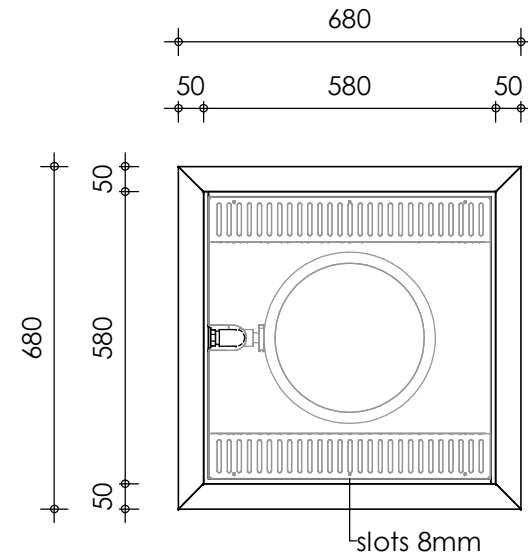

Front view

Right-side view

Rear view

Left-side view

Top view

Max. flow 30 m³
 Space for helix 150 L

description:
 BK60 - Bio chamber

scale :
 1 : 15