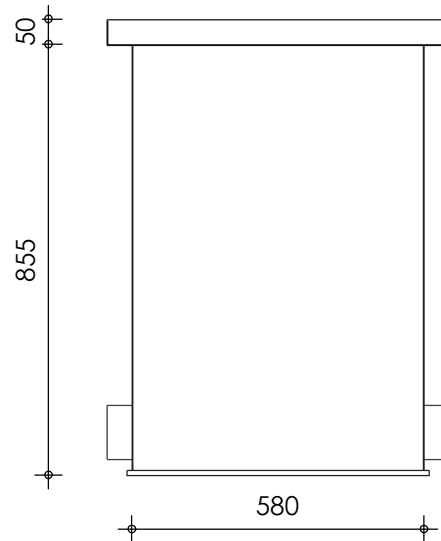

Front view

Right-side view

Rear view

Left-side view

Top view

Max. flow 30 m³
 Space for helix 150 L

description:
 BK60 - Bio chamber

scale :
 1 : 15