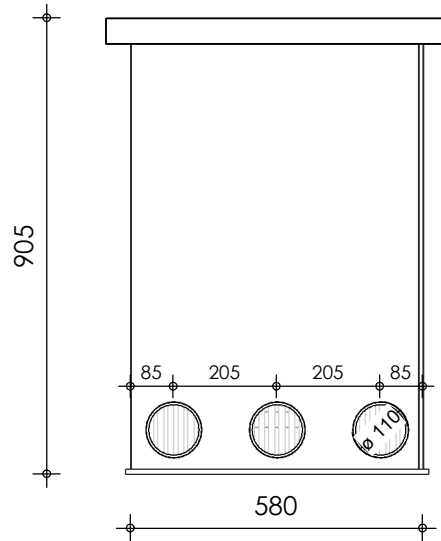

Front view

Right-side view

Rear view

Left-side view

Top view

Max. flow 30 m³
 Space for helix 150 L

description:
 BK60 - Bio chamber

scale :
 1 : 15