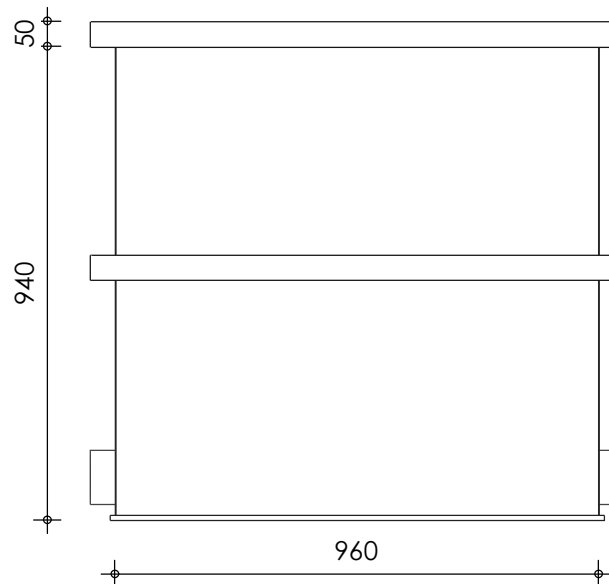

Front view

Right-side view

Rear view

Left-side view

8mm slots

Max flow 40 m<sup>3</sup>  
Space for helix 350 L

Top view

**description:**  
BK90 - Bio chamber

**scale :**  
1 : 15

**date :**  
v.2024