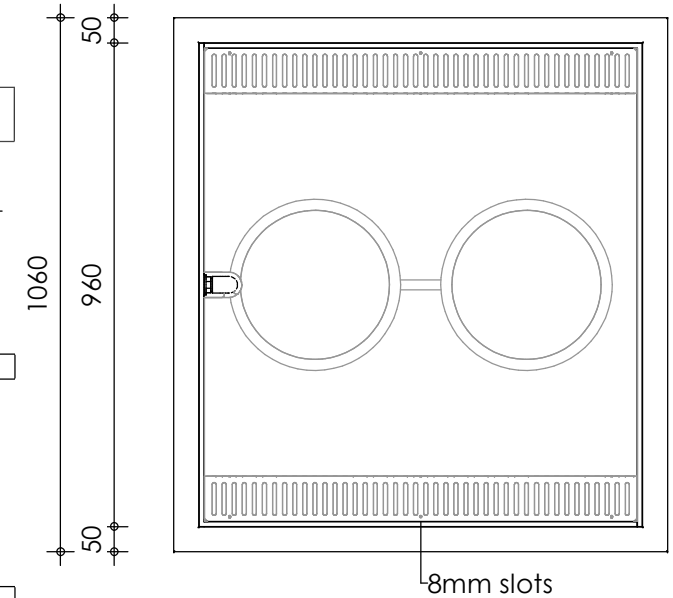

Front view

Right-side view

Rear view

Left-side view

8mm slots

Max flow 40 m<sup>3</sup>  
Space for helix 350 L

Top view

**description:**  
BK90 - Bio chamber

**scale :**  
1 : 15

**date :**  
v.2024