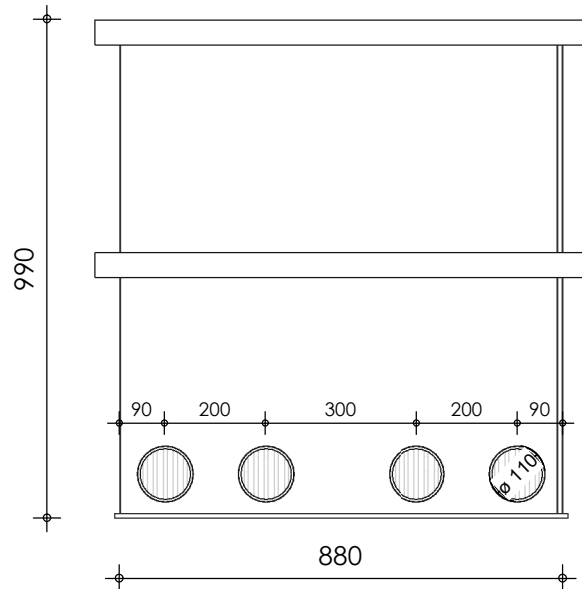

Front view

Right-side view

Rear view

Left-side view

8mm slots

Max flow 40 m<sup>3</sup>  
Space for helix 350 L

Top view

**description:**  
BK90 - Bio chamber

**scale :**  
1 : 15

**date :**  
v.2024