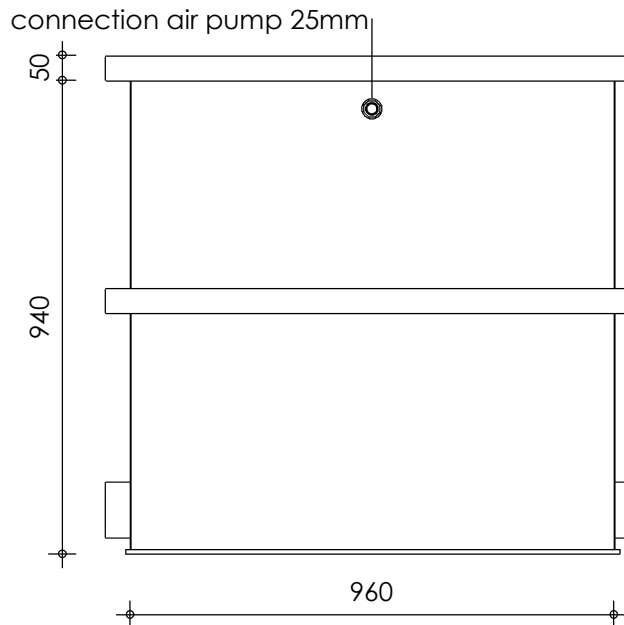

Front view

Right-side view

Rear view

Left-side view

8mm slots

Max flow 40 m<sup>3</sup>  
Space for helix 350 L

Top view

**description:**  
BK90 - Bio chamber

**scale :**  
1 : 15

**date :**  
v.2024