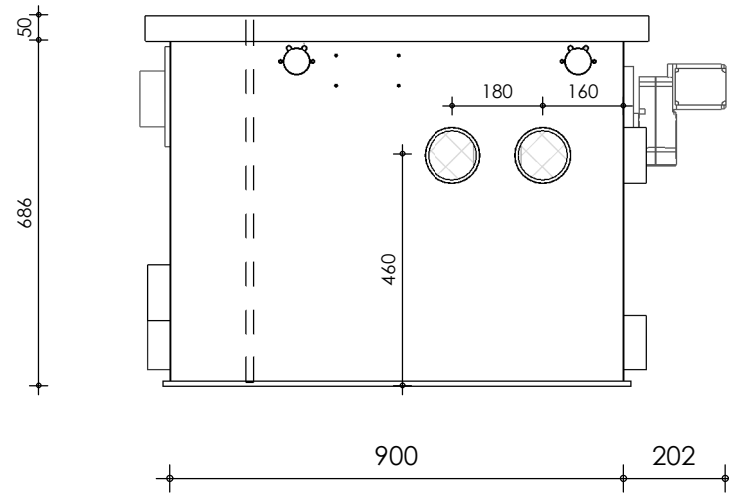

Front view

Right-side view

Rear view

Left-side view

Top view

**description:**  
PP40-P - Drum filter

**scale :**  
1 : 15

**date :**  
v.2024

**water running height :**  
120 mm