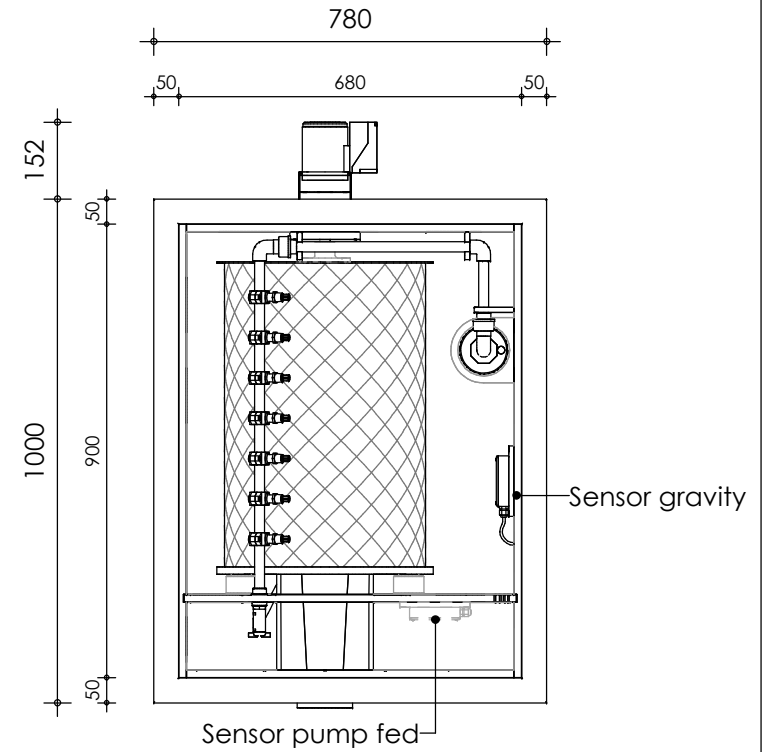

Front view

Right-side view

Rear view

Left-side view

Top view

**description:**  
PP40-P - Drum filter

**scale :**  
1 : 15

**date :**  
v.2024

**water running height :**  
120 mm