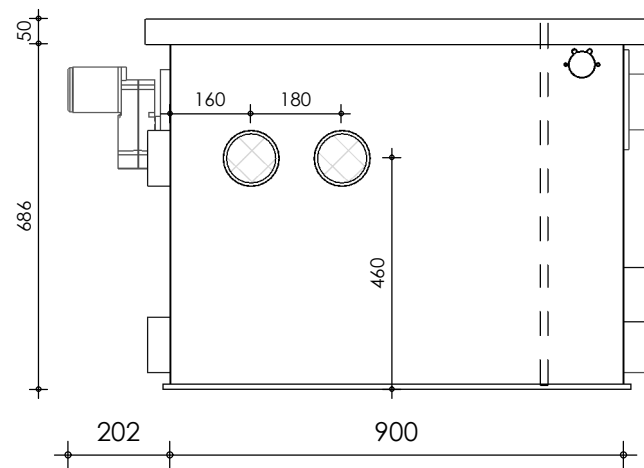

Front view

Right-side view

Rear view

Left-side view

Top view

**description:**  
PP40-P - Drum filter

**scale :**  
1 : 15

**date :**  
v.2024

**water running height :**  
120 mm