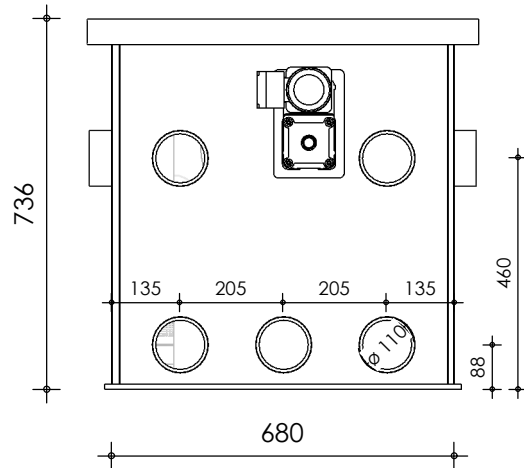

Front view

Right-side view

Rear view

Left-side view

Top view

**description:**  
PP40-P - Drum filter

**scale :**  
1 : 15

**date :**  
v.2024

**water running height :**  
120 mm